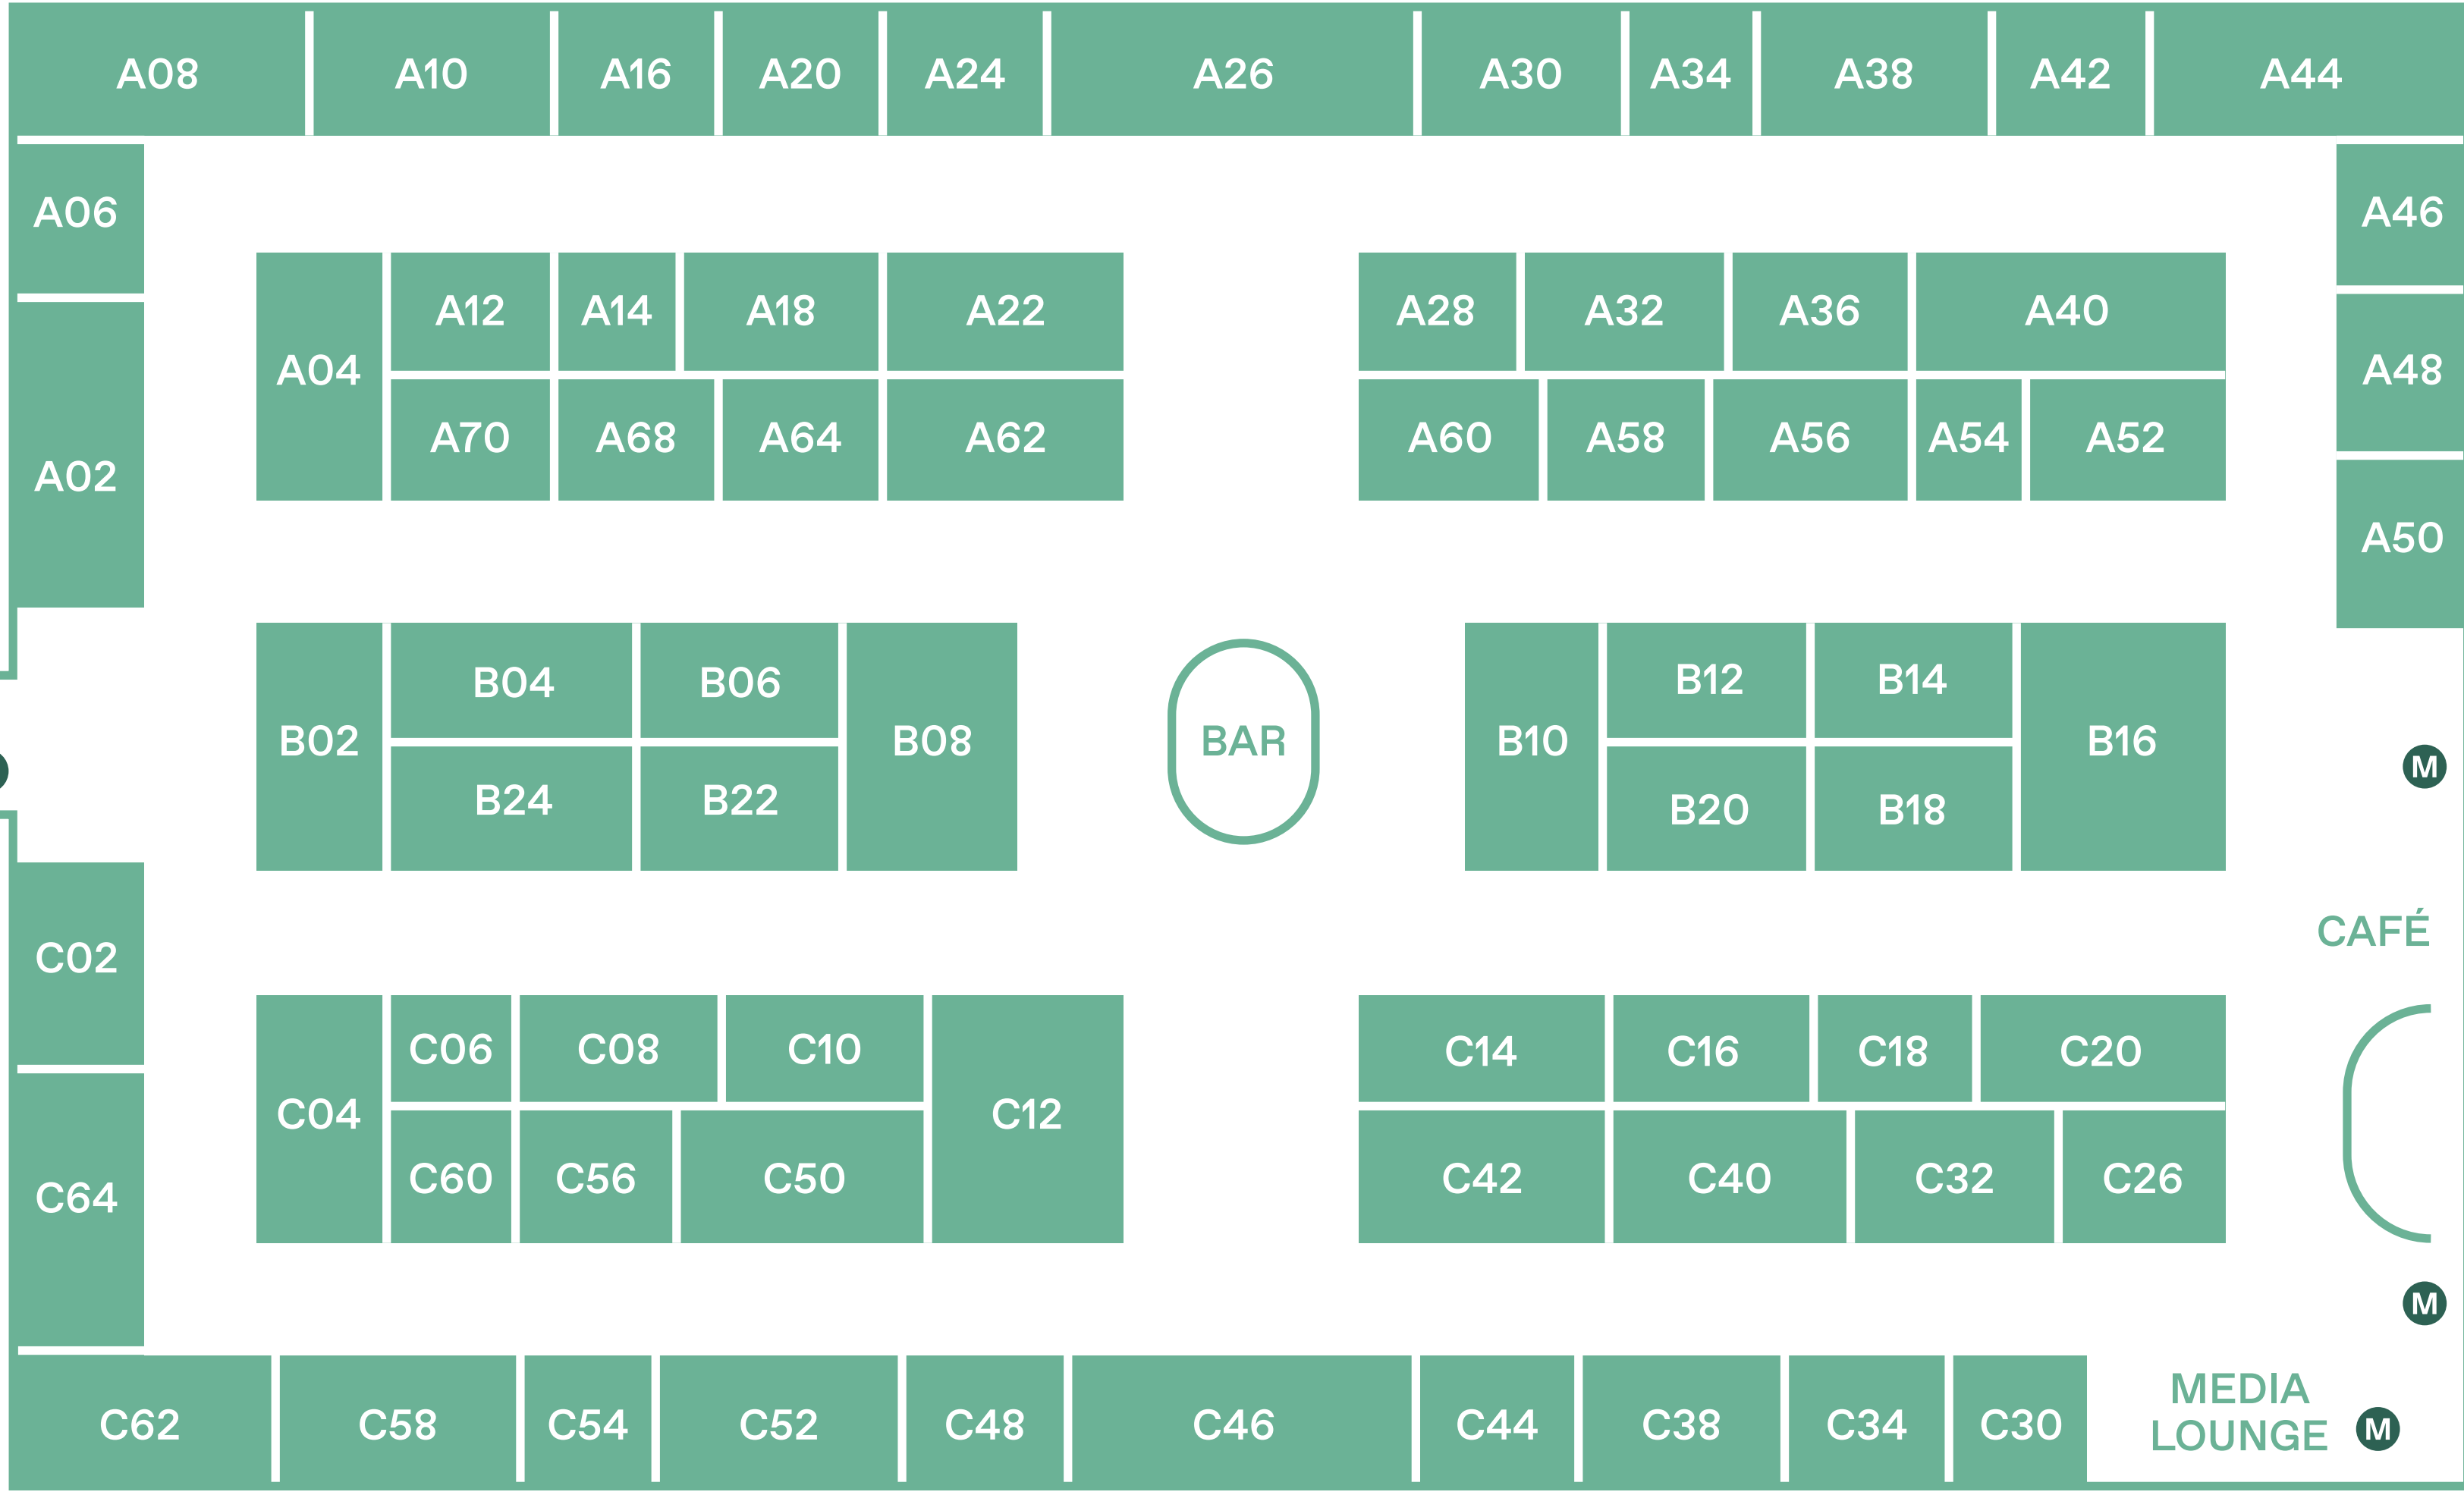

VIP LOUNGE

PUBLICATIONS (P0-P06)

PUBLICATIONS (P07-P23)

COAT CHECK

←EXIT

DRILL HALL→

AIPAD TALKS

EXHIBITORS